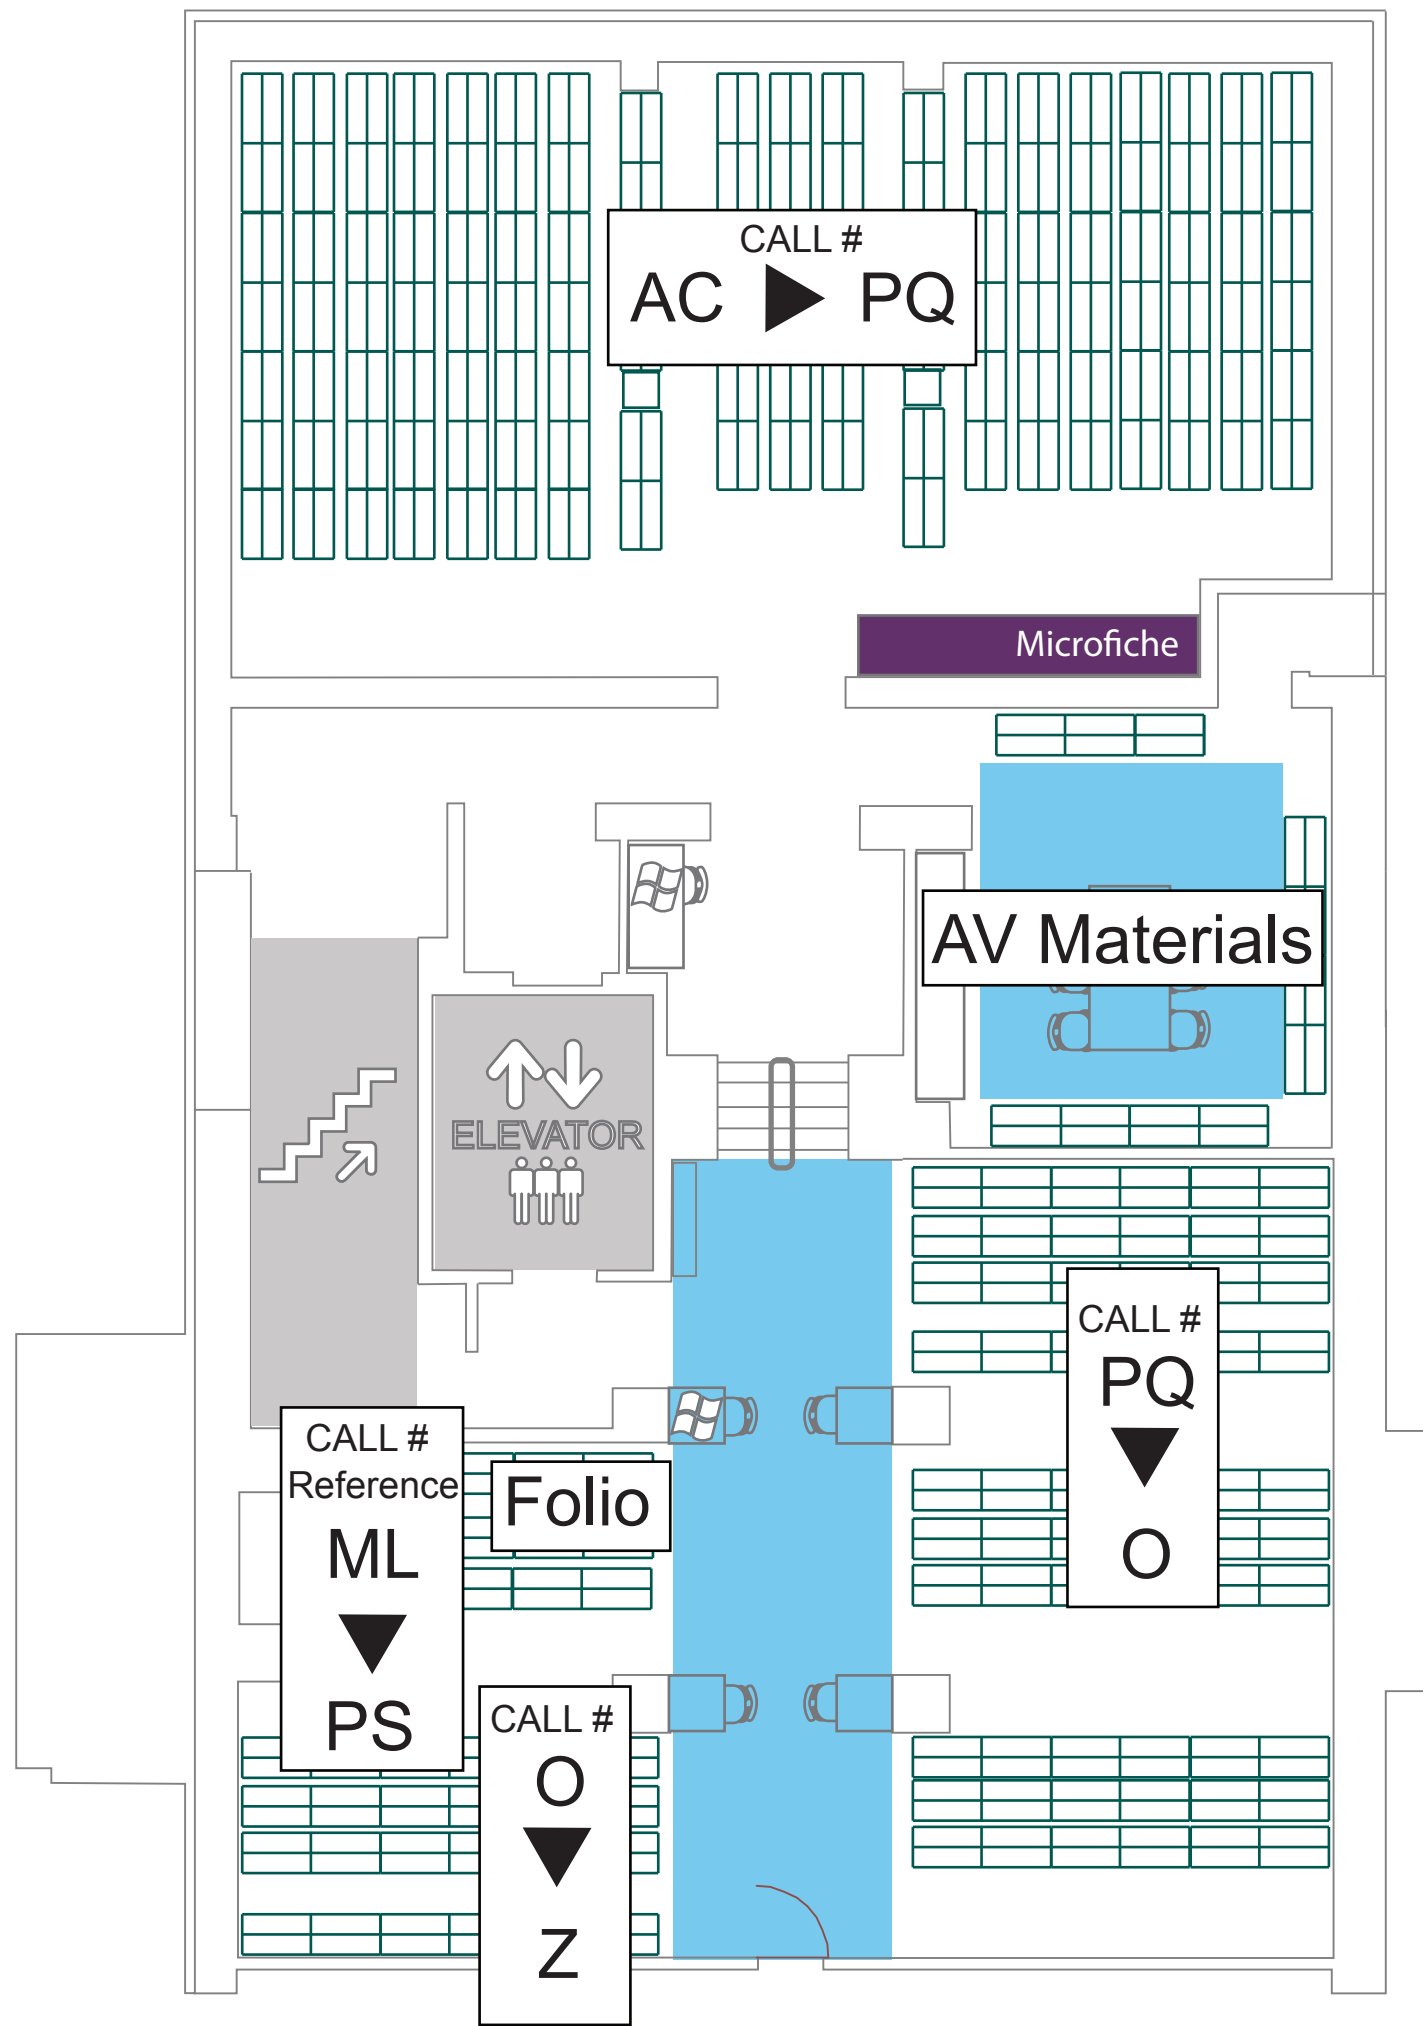

Caltech Library

Dabney Hall B - Basement

Quiet Study

- Occasional discussion allowed
- Phones set to vibrate or silent
- Headphones at low volume