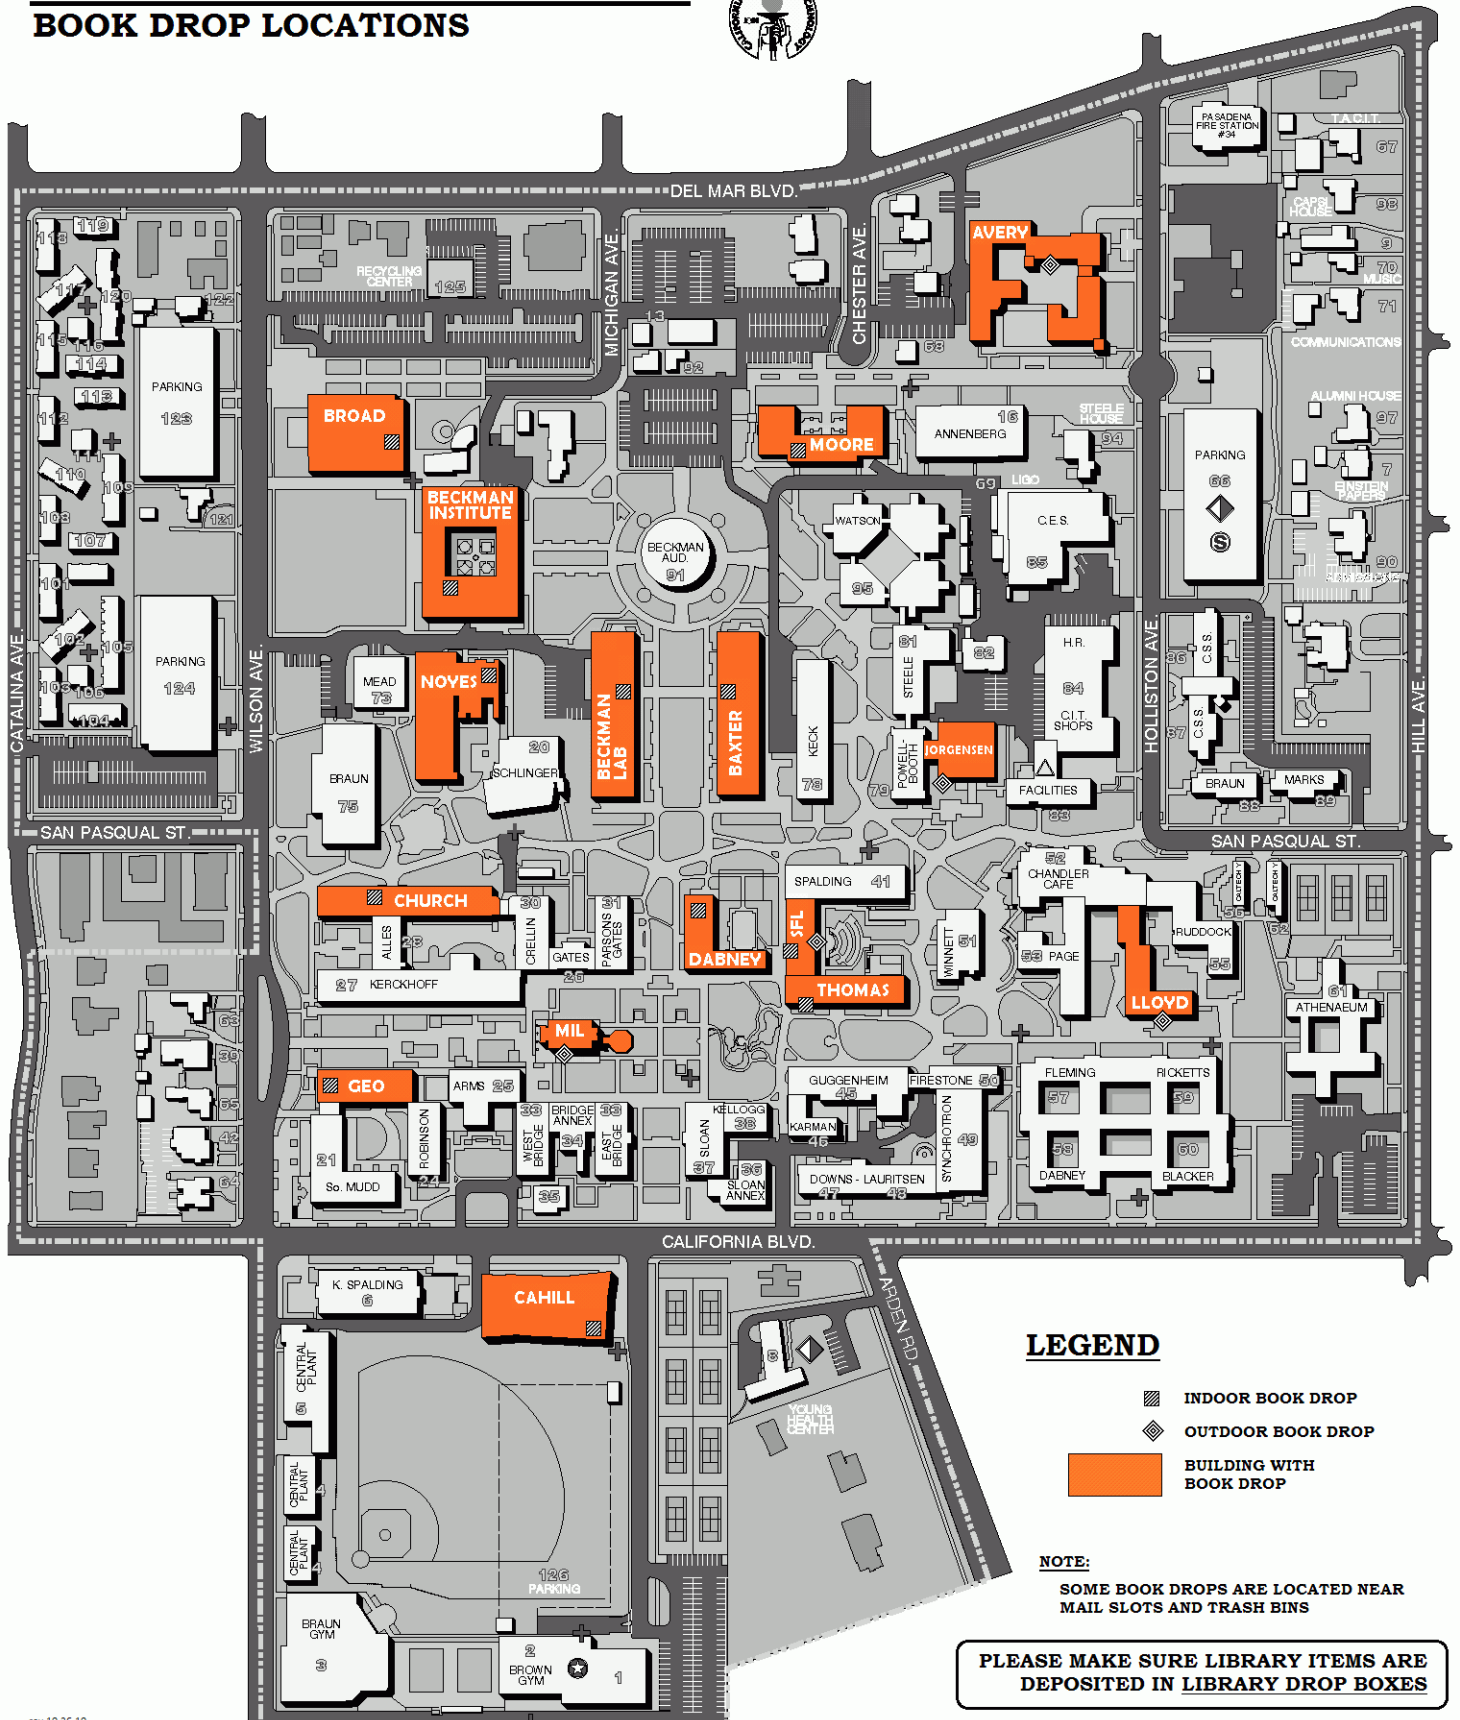

CALTECH LIBRARY SERVICES

BOOK DROP LOCATIONS

LEGEND

-  INDOOR BOOK DROP
-  OUTDOOR BOOK DROP
-  BUILDING WITH BOOK DROP

NOTE:

SOME BOOK DROPS ARE LOCATED NEAR MAIL SLOTS AND TRASH BINS

PLEASE MAKE SURE LIBRARY ITEMS ARE DEPOSITED IN LIBRARY DROP BOXES